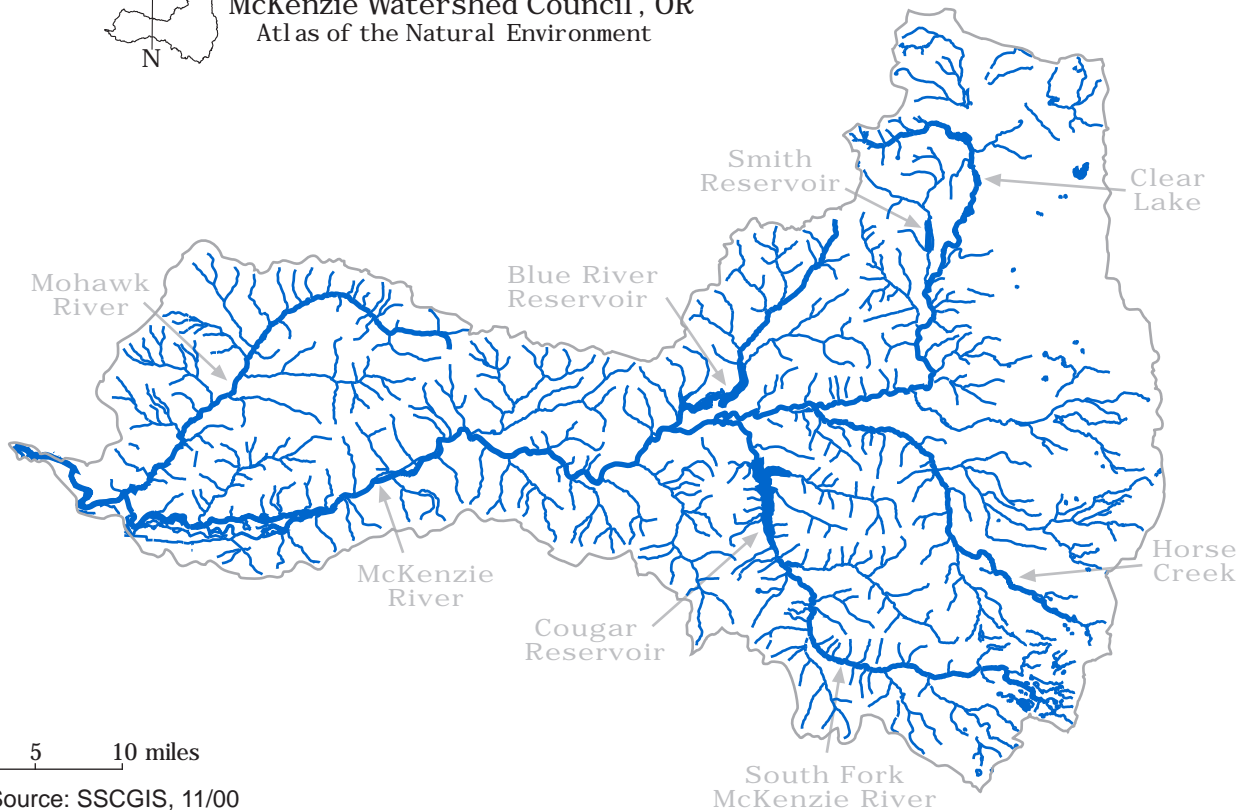

McKenzie Watershed Drainage Pattern

McKenzie Watershed Council, OR
Atlas of the Natural Environment

0 5 10 miles

Data Source: SSCGIS, 11/00