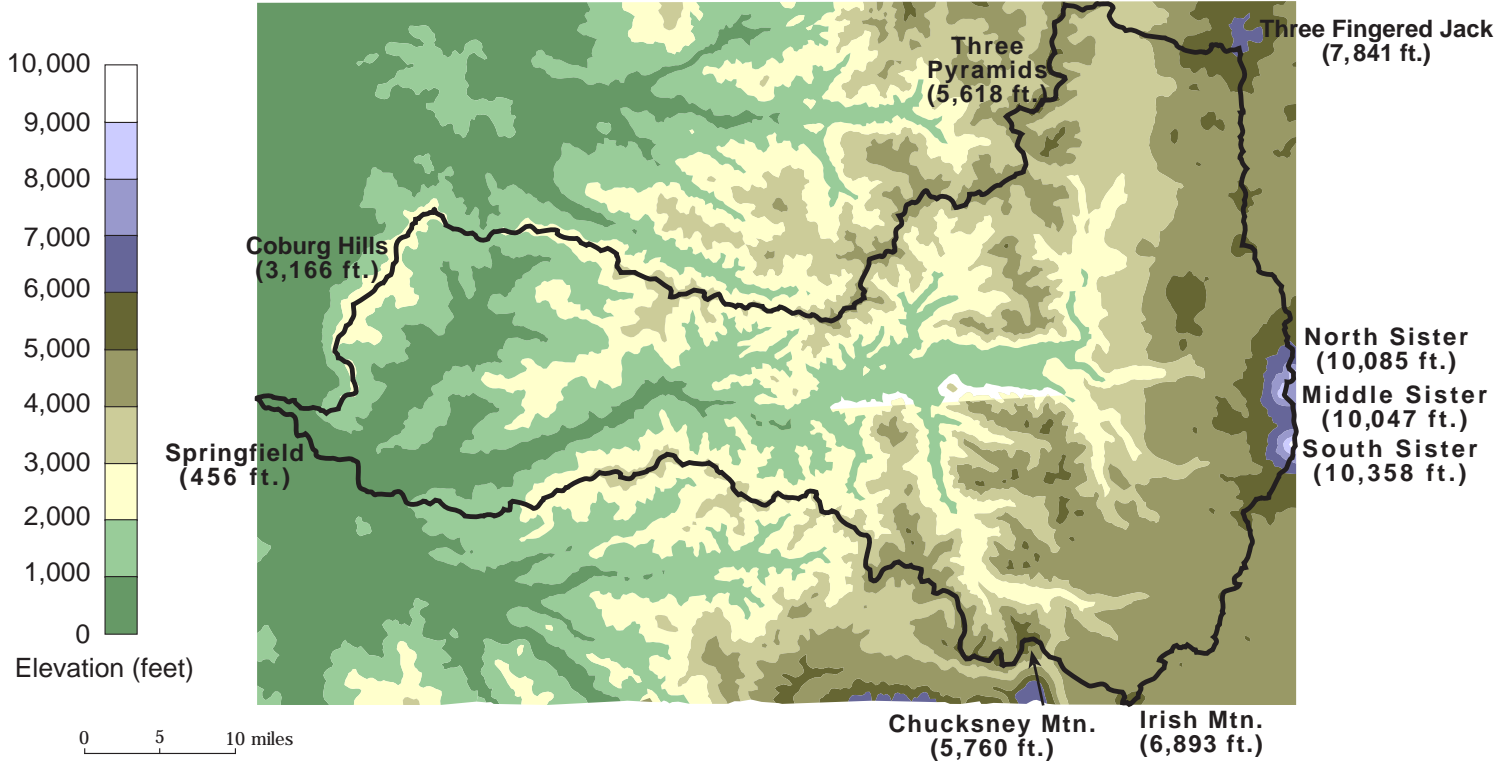

# Elevation

McKenzie Watershed Council, OR  
Atlas of the Natural Environment

Data Source: SSCGIS, 30m DEMs 11/00