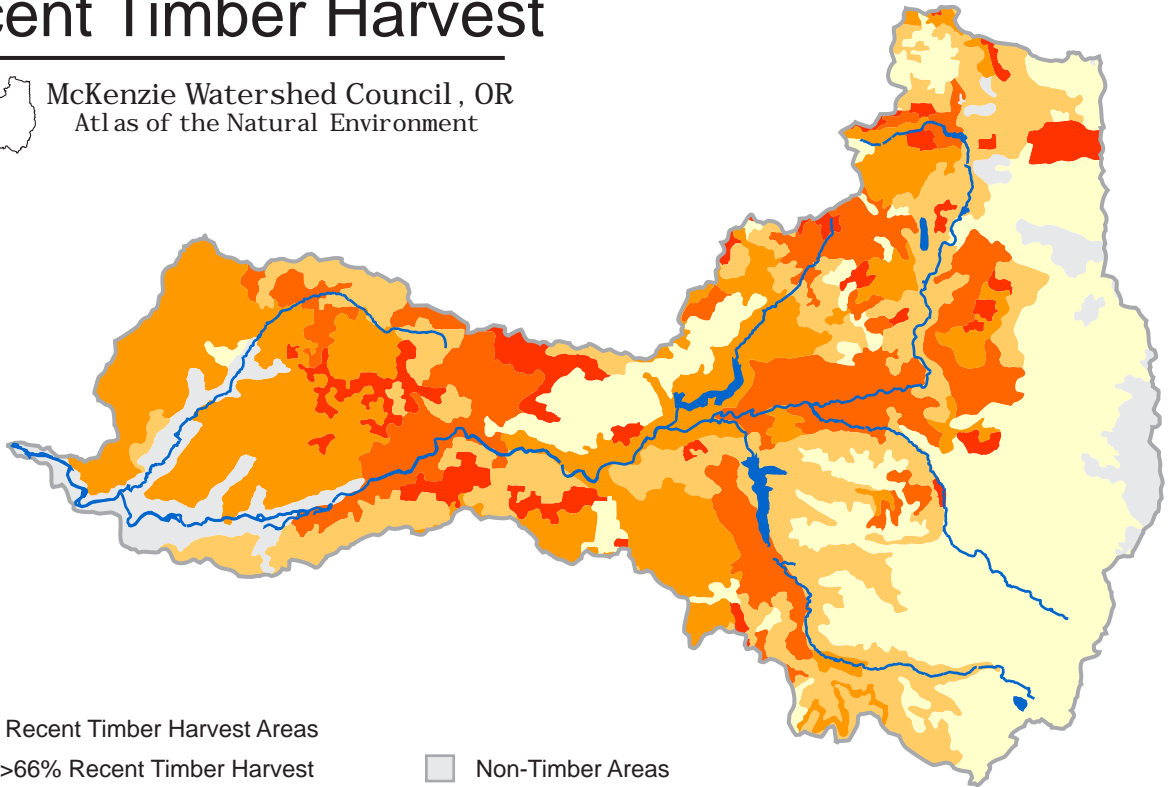

Recent Timber Harvest

McKenzie Watershed Council, OR
Atlas of the Natural Environment

0 5 10 miles

Data Source: SSCGIS, Oregon Gap Analysis

11/00