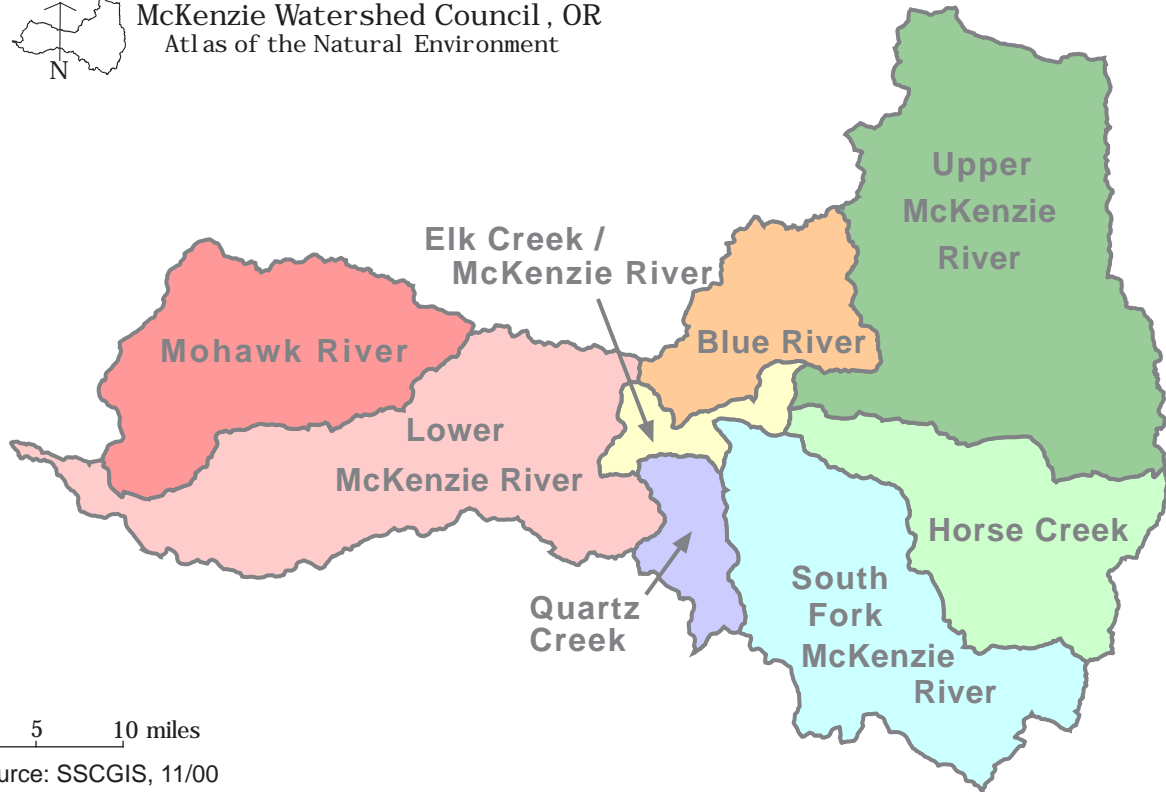

# McKenzie Sub-Basin Watershed Boundaries

McKenzie Watershed Council, OR  
Atlas of the Natural Environment

0 5 10 miles

Data Source: SSCGIS, 11/00